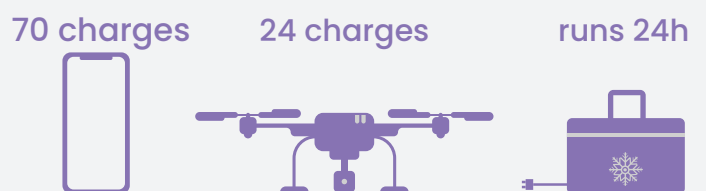

THE CRAFTSTROM SYSTEM

Produced electricity is automatically split between appliances and your battery. For optimal use during the day and at night.

Our App and safety products help ensure a true Plug & Play experience, as you contribute to the fight against climate change.

CRAFTSTROM APP

- Controls Smart Solar Panel and Smart Battery
- Manage battery usage intelligently anticipates power production
- Share the impact of your contribution with your friends

SAFETY GATE ADAPTER

- Ensures compliance with National Electric Code (NEC)
- Protects home circuits from overheating
- Provides true Plug & Play capability

POWER METER

- Ensures permission free use of Smart Panel & Smart Battery at home
- No interconnection agreement
- Monitor real-time home power consumption
- Audit your monthly electric bill

HOME

OUTDOORS